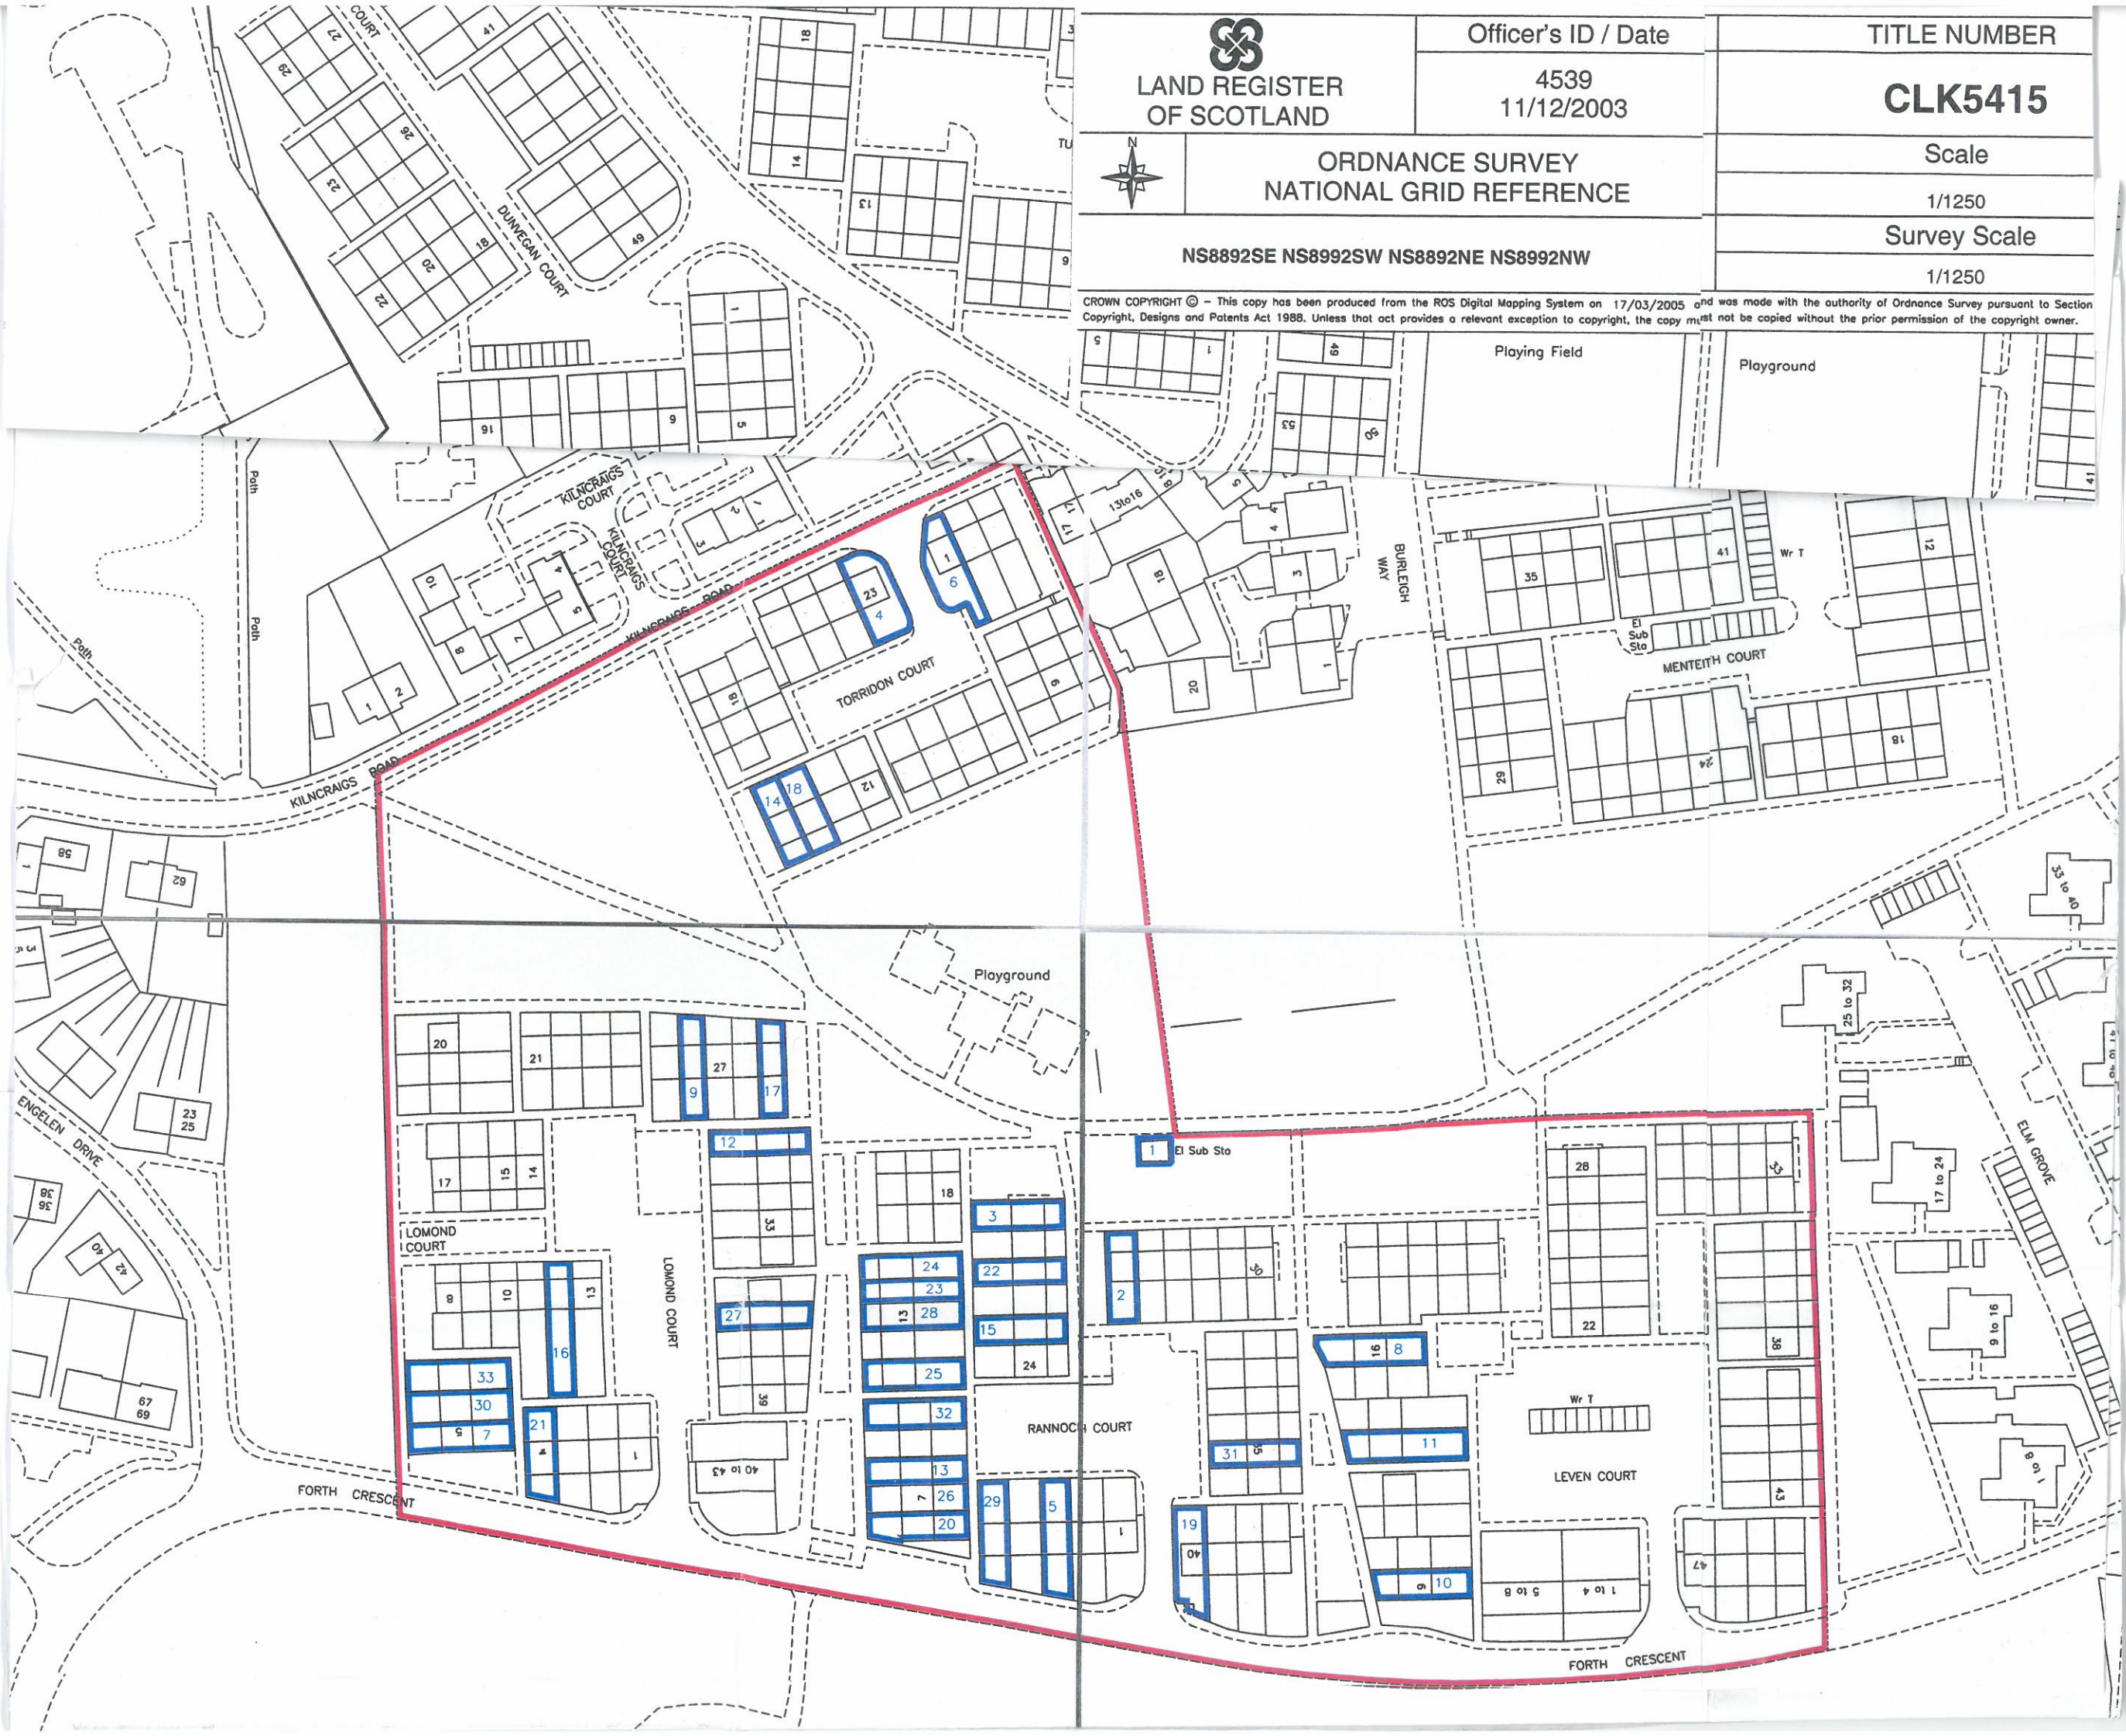

ORDNANCE SURVEY NATIONAL GRID REFERENCE

Scale
1/1250
Survey Scale
1/1250

NS8892SE NS8992SW NS8892NE NS8992NW

CROWN COPYRIGHT © - This copy has been produced from the ROS Digital Mapping System on 17/03/2005 and was made with the authority of Ordnance Survey pursuant to Section Copyright, Designs and Patents Act 1988. Unless that act provides a relevant exception to copyright, the copy must not be copied without the prior permission of the copyright owner.

Playing Field
Playground

TORRIDON COURT

MENTEITH COURT

Playground

El Sub Sto

RANNOCH COURT

LEVEN COURT

FORTH CRESCENT

FORTH CRESCENT

LOMOND COURT

LOMOND COURT

ENGELLEN DRIVE

ELM GROVE

Path

Path

BURLEIGH WAY

KILNCRAIGS COURT

KILNCRAIGS COURT

KILNCRAIGS ROAD

KILNCRAIGS ROAD

COURT

DUNVEGAN COURT

LOMOND COURT

Wr T